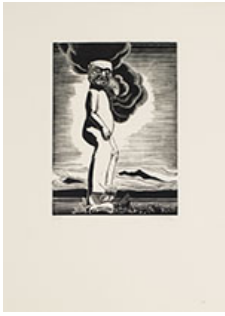

[View Heffel's Top Results by this artist](#)

[Currency converter](#)
[Shipping calculator](#)